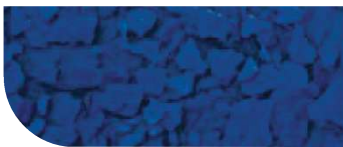

MAPEFLAKE COLOUR CHART

Note: all samples shown are over colour RAL 7035 – any other colour base used will alter the appearance.

WHITE

PASTEL GREY

BLACK

RED

ELECTRIC BLUE

BLUE

AZZURI

JUVENTUS

CAPRI

MILANO BLUE

TUSCANY

VINO ROSSO

GRAPHITE STONE

REAL STONE

GREY STONE

BLACK MARBLE

GREY GRANITE

VOLCANO ASH STONEGRIP