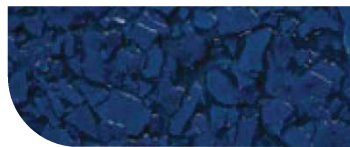

MAPEFLAKE COLOUR CHART

Note: all samples shown are over colour RAL 7035 – any other colour base used will alter the appearance.

WHITE

PASTEL GREY

BLACK

RED

ELECTRIC BLUE

BLUE

AZZURI

JUVENTUS

CAPRI

MILANO BLUE

TUSCANY

VINO ROSSO

GRAPHITE STONE

REAL STONE

GREY STONE

BLACK MARBLE

GREY GRANITE

VOLCANO ASH STONEGRIP