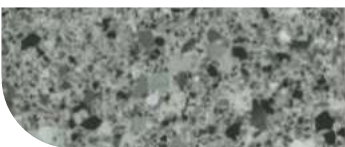

MAPEFLAKE COLOUR CHART

Note: all samples shown are over colour RAL 7035 – any other colour base used will alter the appearance.

WHITE

PASTEL GREY

BLACK

RED

ELECTRIC BLUE

BLUE

AZZURI

JUVENTUS

CAPRI

MILANO BLUE

TUSCANY

VINO ROSSO

GRAPHITE STONE

REAL STONE

GREY STONE

BLACK MARBLE

GREY GRANITE

VOLCANO ASH STONEGRIP